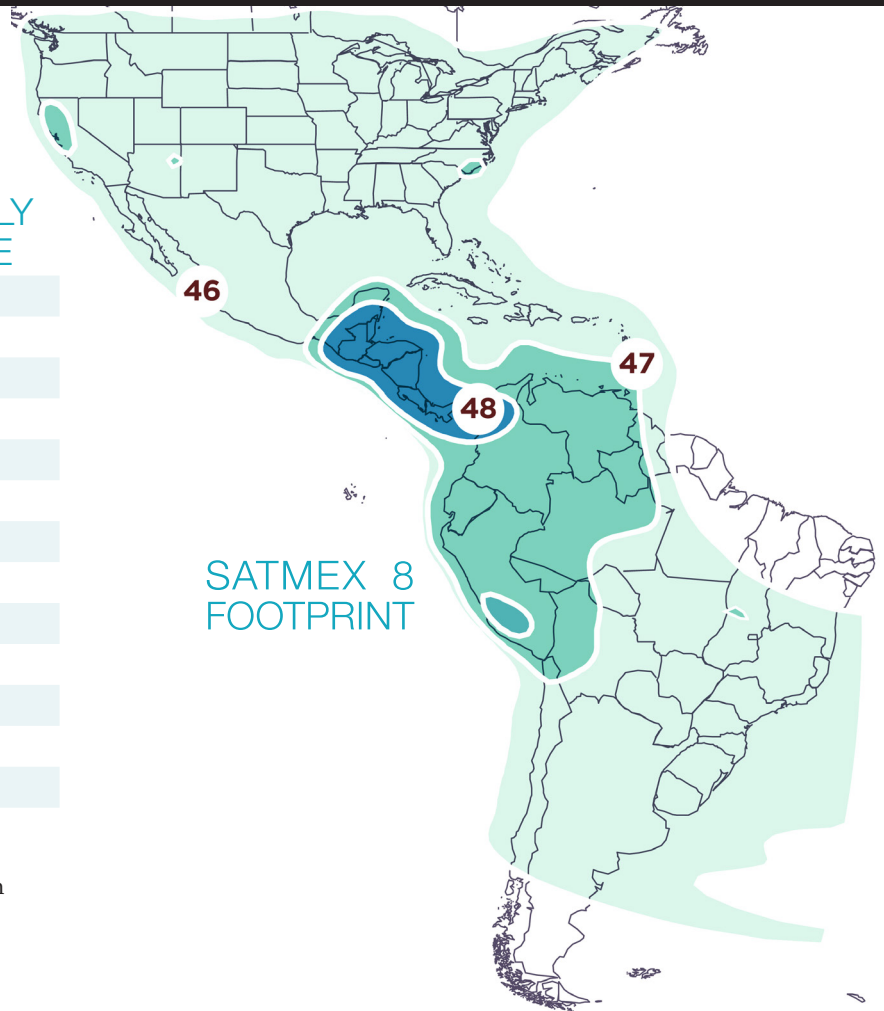

VELOCITY LA+2 FULL-TIME PRICING

VIDEO, DATA & AUDIO SERVICES BANDWIDTH	MONTHLY CHARGE
19.2 Kbps	$2,450
64 Kbps	$3,628
128 Kbps	$4,038
256 Kbps	$4,448
384 Kbps	$6,375
512 Kbps	$7,359
768 Kbps	$9,122
1.0 Mbps	$10,188
1.5 Mbps	$15,313
2.0 Mbps	$20,438
3.0 Mbps	$30,729
4.0 Mbps	$38,888

- Monthly charge is based on per channel bandwidth video compression is MPEG2 or MPEG4, based on customer preference.
- Typical antenna size of 1.0M transmission transport is DVB-S2.
- Pricing is based upon three year contract term.
- Quantity discounts are available and based upon number of channels contracted.
- There are no per site fees associated with this service.

Microspace Communications
3100 Highwoods Boulevard
Suite 120
Raleigh, NC 27604-1033
USA

Phone: (919) 850-4500

MICROSPACE.COM

VELOCITY LA+2 OCCASIONAL USE PRICING

SD VIDEO	Approximate compression is 3 Mbps	$504/hr	Plus $150 uplinking fee per event
HD VIDEO	Approximate compression is 8 Mbps	$1,008/hr	
DATA SERVICE	Approximate compression is 13 Mbps	$848/hr